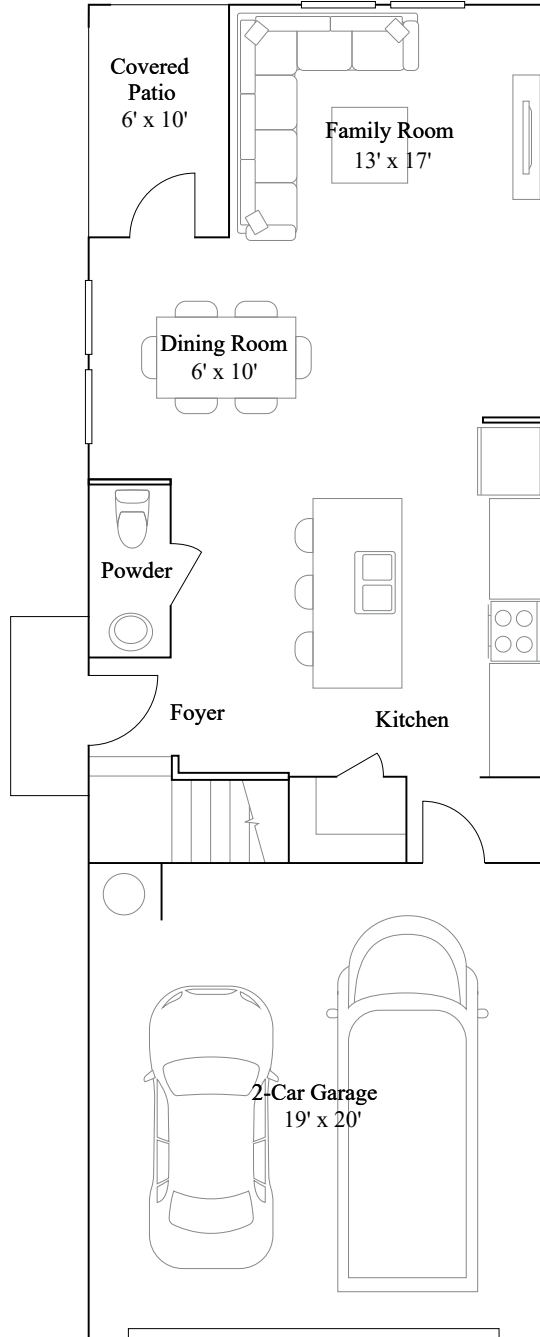

1st Floor

Vivid

3 bd · 2 ba · 1 half ba · 1,835 ft²

From \$314,990

(Prices as of July 8, 2025. All subject to change.)

2nd Floor

Vivid

3 bd · 2 ba · 1 half ba · 1,835 ft²