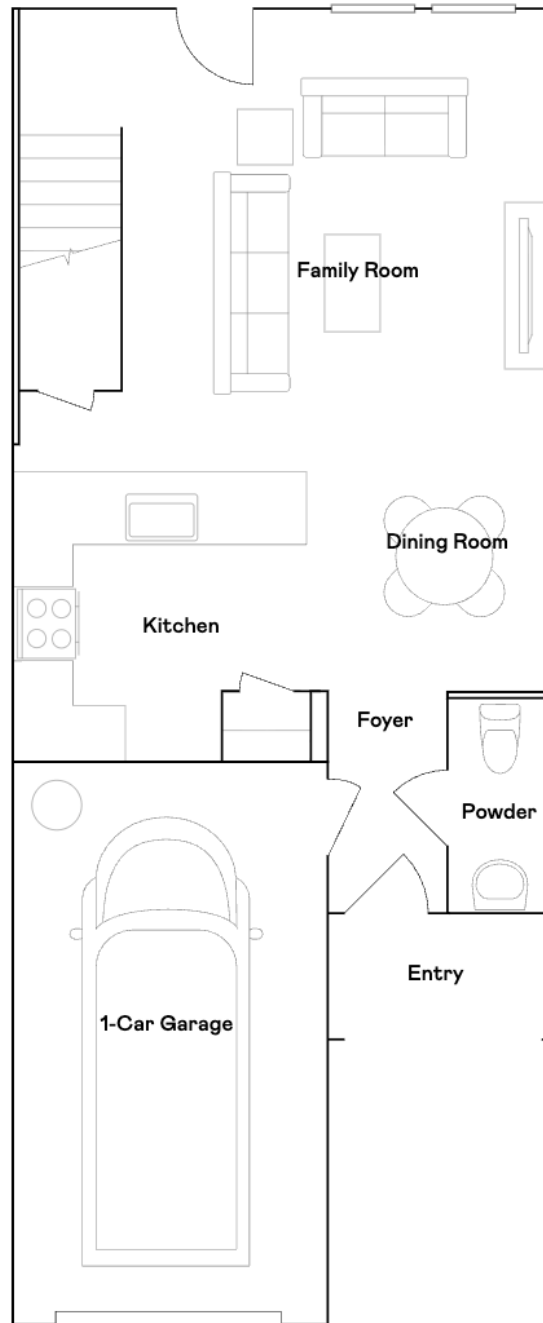

Crestone

3 bd. 2ba 1,628 ft²
From 275,490

2nd Floor

Crestone

3 bd. 2ba 1,628 ft²
From 275,490

Available Exteriors

Exterior 6-Plex

Exterior 8-Plex