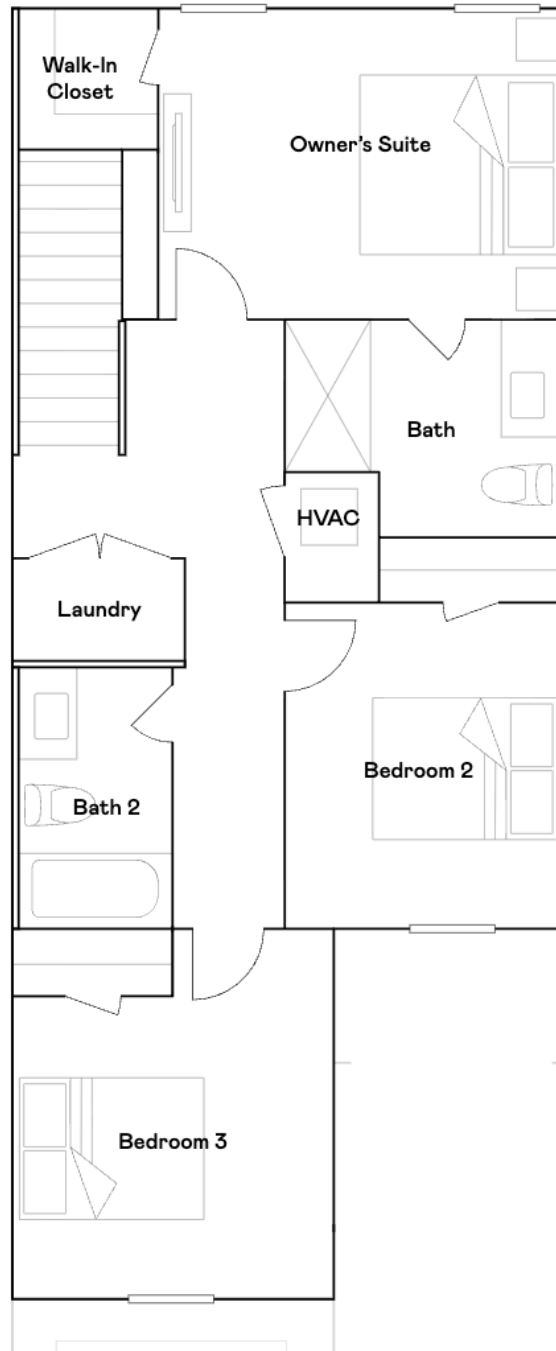

Crestone

3 bd. 2ba 1,628 ft²
From 275,490

2nd Floor

Crestone

3 bd. 2ba 1,628 ft²
From 275,490

Available Exteriors

Exterior 6-Plex

Exterior 8-Plex