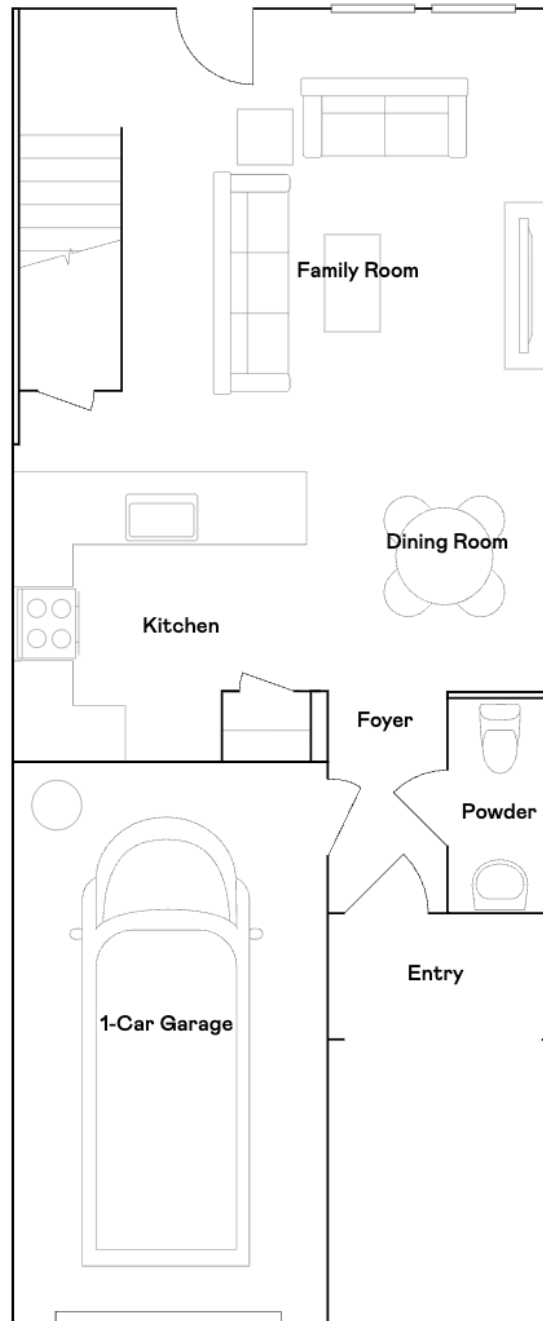

Crestone

3 bd. 2ba 1,628 ft²

Alejandro Azuero
CEO & Founder Investsouth
Florida Real State Broker
alejandro@investsouth.ca

ALEJANDRO AZUERO
INVESTSOUTH.CA

Crestone

3 bd. 2ba 1,628 ft²
From 275,490

1st Floor

Crestone

3 bd. 2ba 1,628 ft²
From 275,490

2nd Floor

Crestone

3 bd. 2ba 1,628 ft²
From 275,490

Available Exteriors

Exterior 6-Plex

Exterior 8-Plex