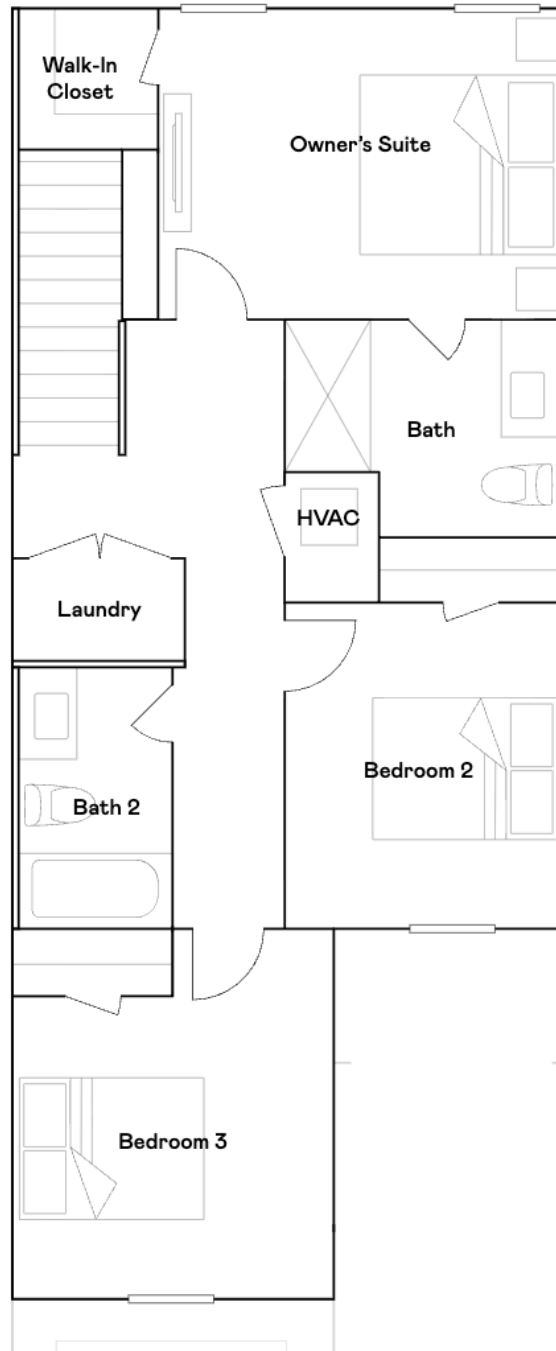

Crestone

3 bd. 2ba 1,628 ft²

Alejandro Azuero
CEO & Founder Investsouth
Florida Real State Broker
alejandro@investsouth.ca

ALEJANDRO AZUERO
INVESTSOUTH.CA

Crestone

3 bd. 2ba 1,628 ft²
From 275,490

1st Floor

Crestone

3 bd. 2ba 1,628 ft²
From 275,490

2nd Floor

Crestone

3 bd. 2ba 1,628 ft²
From 275,490

Available Exteriors

Exterior 6-Plex

Exterior 8-Plex