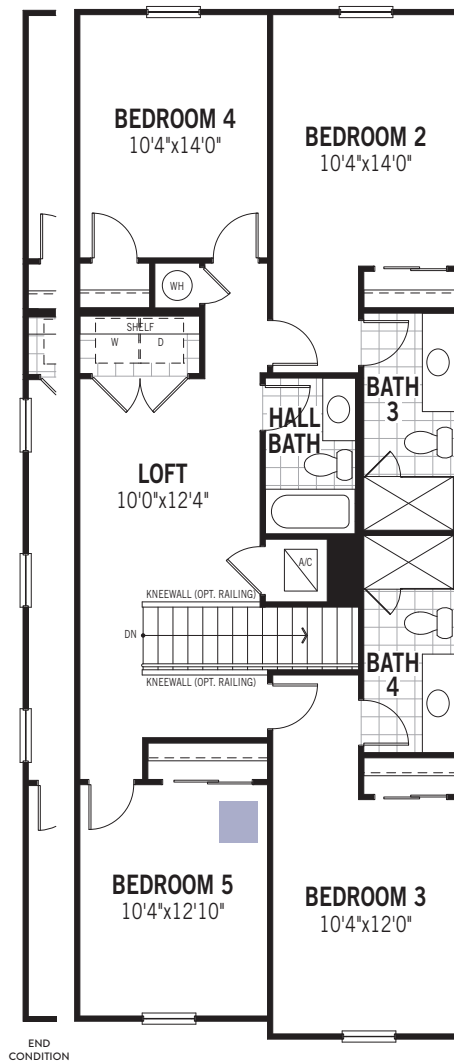

TOWNHOMES

DEL RAY

2,294 SQ.FT.  
213 SQ.M.

FLORIDA TRADITIONAL

MODERN

COASTAL

MEDITERRANEAN

5 BED + LOFT • 4.5 BATH

GROUND FLOOR

SECOND FLOOR

DEL RAY

All plan illustrations are artist's concept and are not part of a legal contract. Specifications, terms and conditions are subject to change without notice. These floor plans and room dimensions apply to elevation "Florida Traditional" of this model type. Note that plan square footages and room dimensions may vary according to elevation and options selected. Plan may be built as the mirror image. Flooring illustrations are used to show area of flooring, actual flooring type is specified on the Community Feature Sheet. Please consult your New Home Counselor for more details. E.&O.E. June 2019. Copyright 2019 - Mattamy Homes Limited. Builder's License #CG1523142. Reprint June 2019