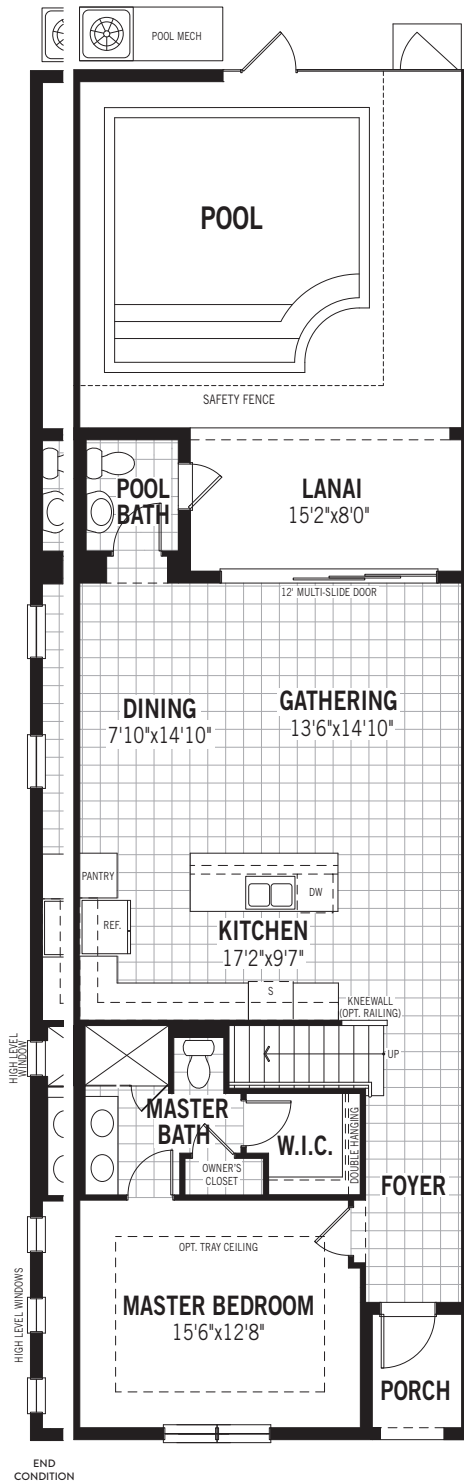

TOWNHOMES

DEL RAY

2,294 SQ.FT.  
213 SQ.M.

FLORIDA TRADITIONAL

MODERN

COASTAL

MEDITERRANEAN

5 BED + LOFT • 4.5 BATH

GROUND FLOOR

SECOND FLOOR

DEL RAY

All plan illustrations are artist's concept and are not part of a legal contract. Specifications, terms and conditions are subject to change without notice. These floor plans and room dimensions apply to elevation "Florida Traditional" of this model type. Note that plan square footages and room dimensions may vary according to elevation and options selected. Plan may be built as the mirror image. Flooring illustrations are used to show area of flooring, actual flooring type is specified on the Community Feature Sheet. Please consult your New Home Counselor for more details. E.&O.E. June 2019. Copyright 2019 - Mattamy Homes Limited. Builder's License #CG1523142. Reprint June 2019