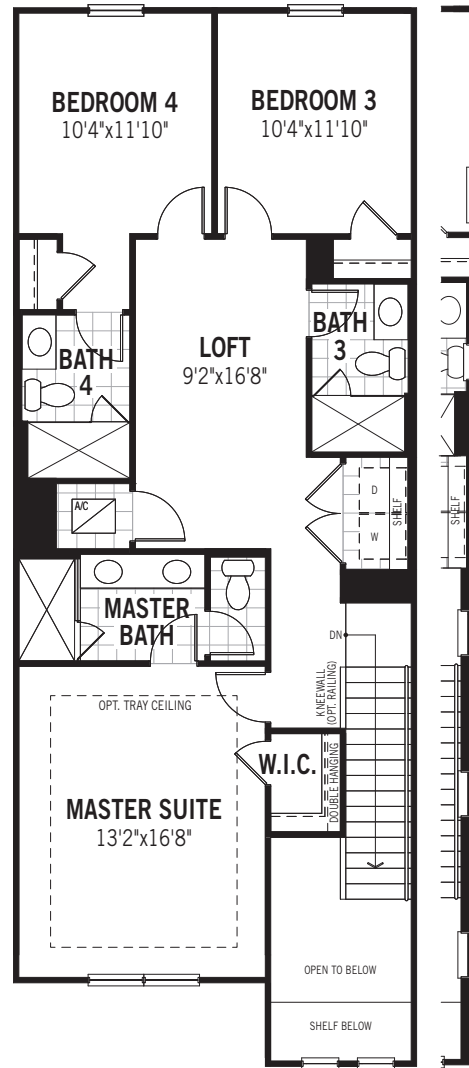

TOWNHOMES

CLEARWATER

2,090 SQ.FT.
194 SQ.M.

MEDITERRANEAN

MODERN

COASTAL

FLORIDA TRADITIONAL

4 BED + LOFT • 4.5 BATH

GROUND FLOOR

END CONDITION

SECOND FLOOR

END CONDITION

CLEARWATER

All plan illustrations are artist's concept and are not part of a legal contract. Specifications, terms and conditions are subject to change without notice. These floor plans and room dimensions apply to elevation "Mediterranean" of this model type. Note that plan square footages and room dimensions may vary according to elevation and options selected. Plan may be built as the mirror image. Flooring illustrations are used to show area of flooring, actual flooring type is specified on the Community Feature Sheet. Please consult your New Home Counselor for more details. E.&O.E. June 2019. Copyright 2019 - Mattamy Homes Limited. Builder's License CGC1512500. Reprint June 2019.