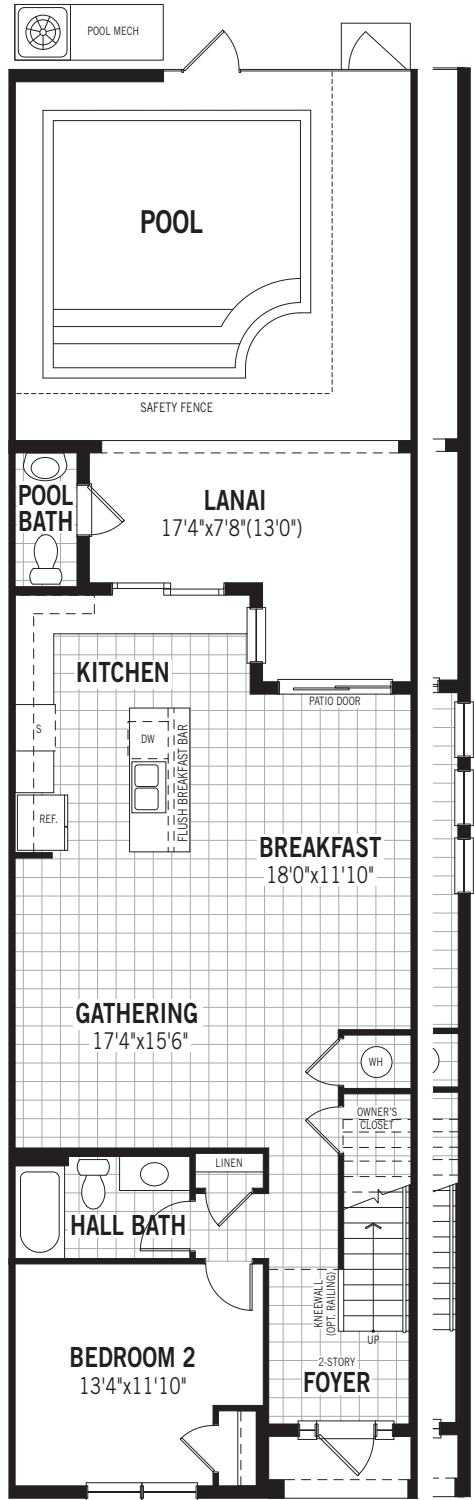

TOWNHOMES

CLEARWATER

2,090 SQ.FT.
194 SQ.M.

MEDITERRANEAN

MODERN

COASTAL

FLORIDA TRADITIONAL

4 BED + LOFT • 4.5 BATH

GROUND FLOOR

END CONDITION

SECOND FLOOR

END CONDITION

CLEARWATER

All plan illustrations are artist's concept and are not part of a legal contract. Specifications, terms and conditions are subject to change without notice. These floor plans and room dimensions apply to elevation "Mediterranean" of this model type. Note that plan square footages and room dimensions may vary according to elevation and options selected. Plan may be built as the mirror image. Flooring illustrations are used to show area of flooring, actual flooring type is specified on the Community Feature Sheet. Please consult your New Home Counselor for more details. E.&O.E. June 2019. Copyright 2019 - Mattamy Homes Limited. Builder's License CGC1512500. Reprint June 2019.