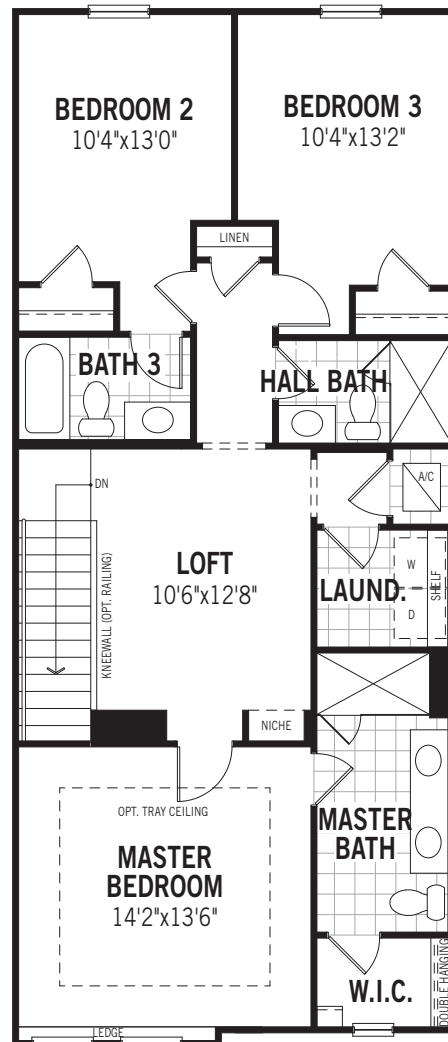

TOWNHOMES

BAYSIDE

1,962 SQ.FT.  
179 SQ.M.

3 BED + LOFT • 3.5 BATH

GROUND FLOOR

SECOND FLOOR

BAYSIDE