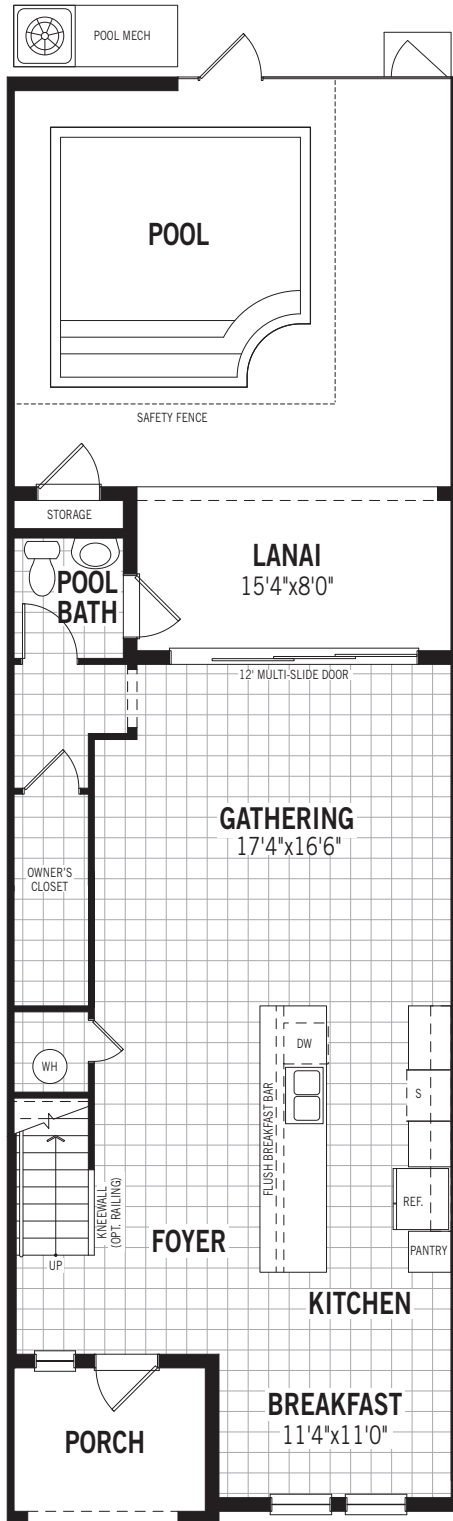

TOWNHOMES

BAYSIDE

1,962 SQ.FT.  
179 SQ.M.

3 BED + LOFT • 3.5 BATH

GROUND FLOOR

SECOND FLOOR

BAYSIDE