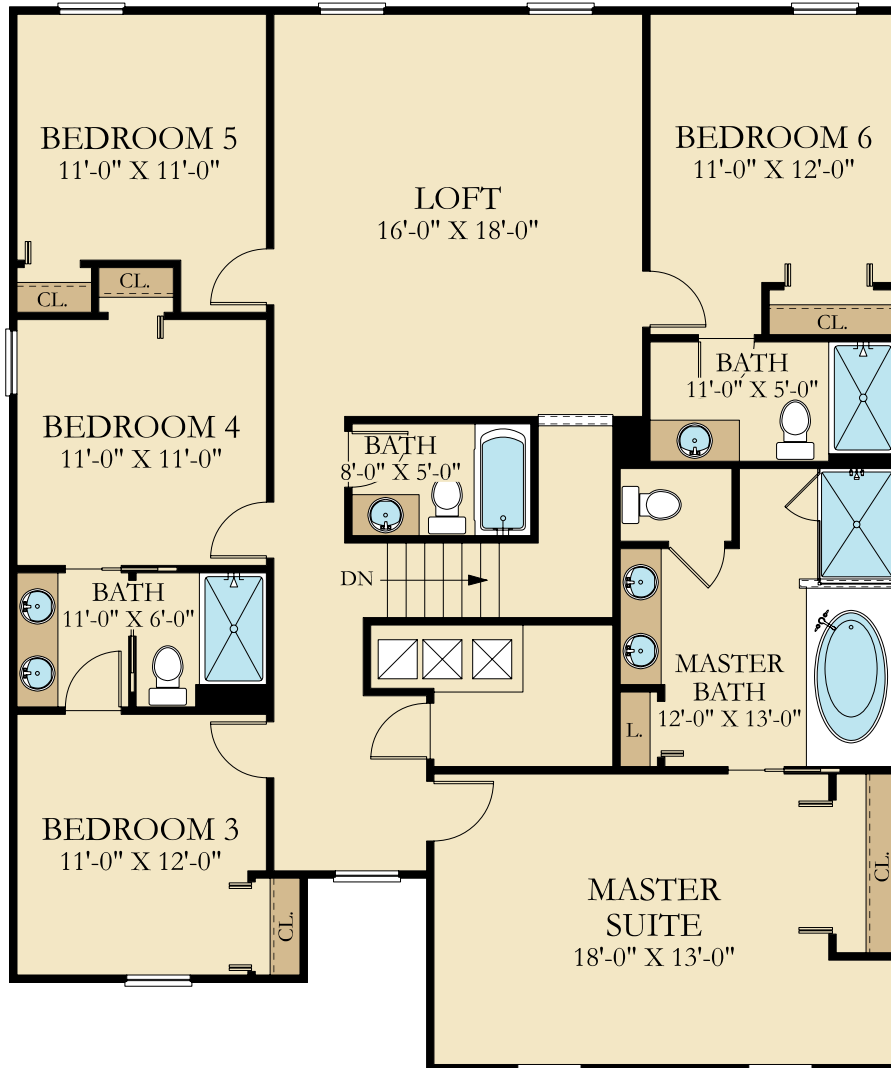

The Fiji

6 Beds | 6 Baths | 2 Car Garage | 3,348 sq. ft.

Elevation F

See Important Legal Notices for terms and conditions.

The Fiji

6 Beds | 6 Baths | 2 Car Garage | 3,348 sq. ft.

Elevation G

See Important Legal Notices for terms and conditions.

The Fiji

6 Beds | 6 Baths | 2 Car Garage | 3,348 sq. ft.

See Important Legal Notices for terms and conditions.

The Fiji

6 Beds | 6 Baths | 2 Car Garage | 3,348 sq. ft.

See Important Legal Notices for terms and conditions.