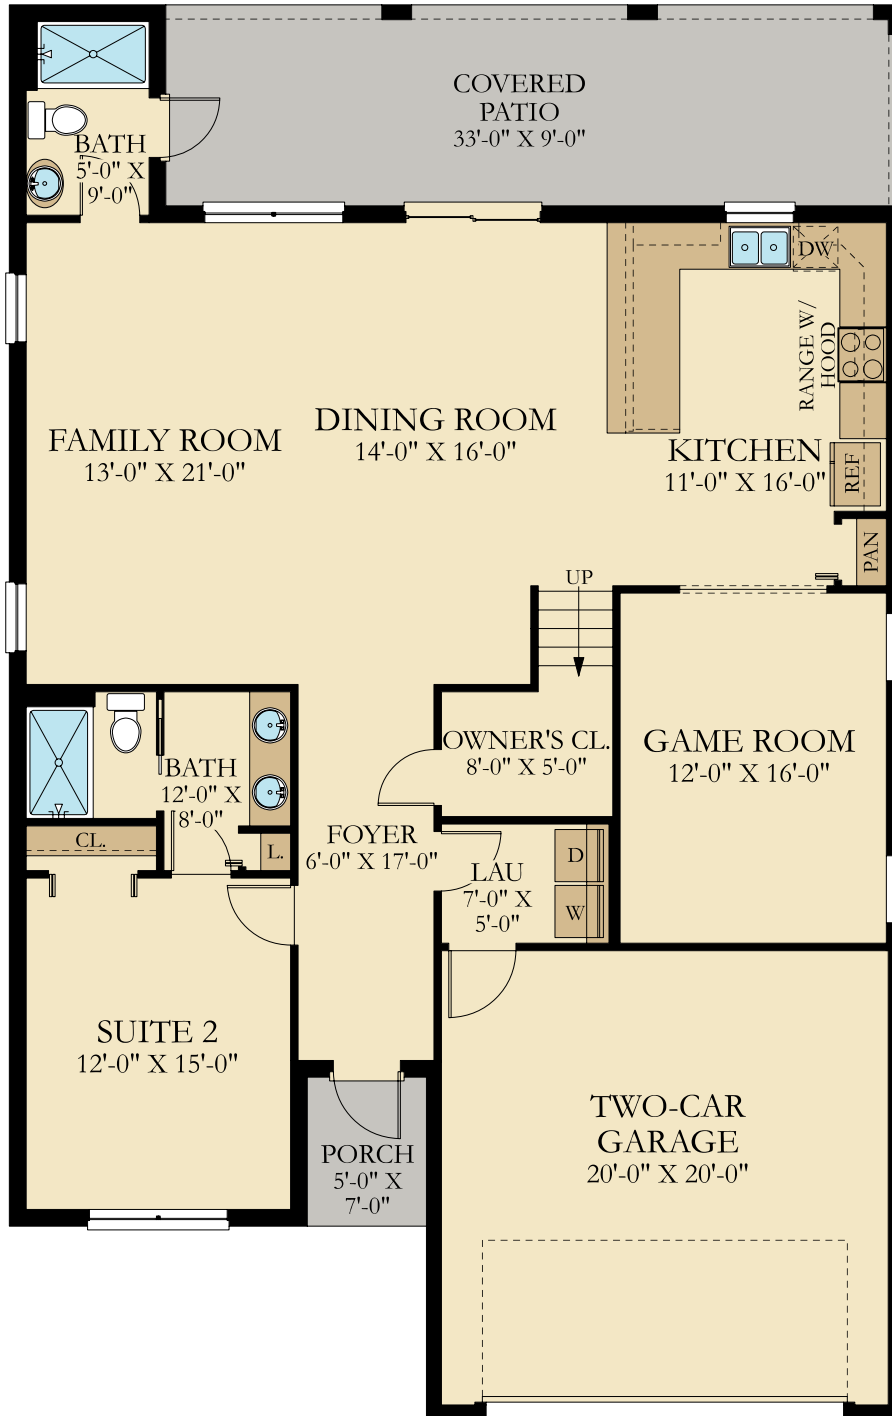

The Fiji

6 Beds | 6 Baths | 2 Car Garage | 3,348 sq. ft.

Elevation F

See Important Legal Notices for terms and conditions.

The Fiji

6 Beds | 6 Baths | 2 Car Garage | 3,348 sq. ft.

Elevation G

See Important Legal Notices for terms and conditions.

The Fiji

6 Beds | 6 Baths | 2 Car Garage | 3,348 sq. ft.

See Important Legal Notices for terms and conditions.

The Fiji

6 Beds | 6 Baths | 2 Car Garage | 3,348 sq. ft.

See Important Legal Notices for terms and conditions.